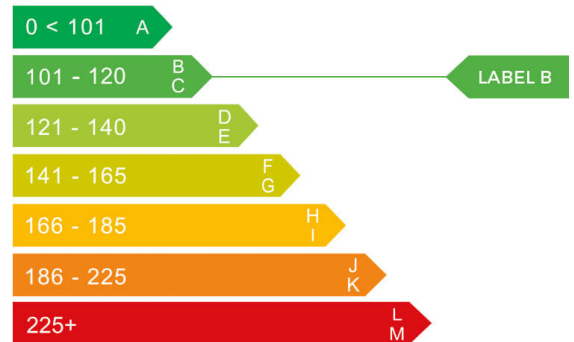

report date: 2024-09-18

General information

Make	MINI
Model	CLUBVAN COOPER D
Colour	Black
Year of manufacture	2013
Top speed	122 mph
Gearbox	6 speed Manual

Engine & fuel consumption

Power	110 BHP
Max. torque	270 Nm at 1.750 rpm
Engine capacity	1.598 cc
Cylinders	4
Fuel type	Diesel
Consumption city	64.2 mpg
Consumption extra urban	78.5 mpg
Consumption combined	72.4 mpg
CO2 emission	103 g/km
CO2 label	B