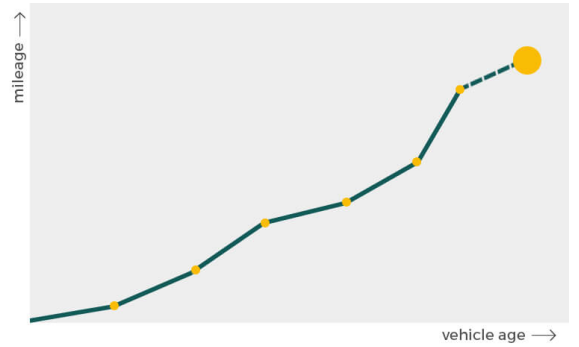

Mileage check

Mileage registrations	1
First mileage registration	2005-09-01

Registration #1	2005-09-01	12 mi

[More info >](#)