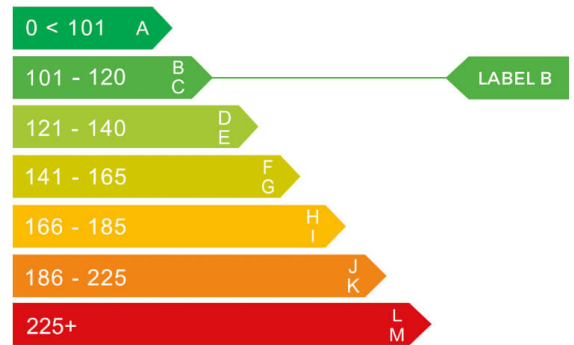

report date: 2024-09-08

General information

Make	FIAT
Model	500 RED MHEV
Colour	Grey
Year of manufacture	2022
Top speed	104 mph
0 - 100 km/h	13.8 seconds
Gearbox	6 speed Manual

Engine & fuel consumption

Power	51.5 kW / 70 HP / 68 BHP
Max. torque	90 Nm at 3.250 rpm
Engine capacity	999 cc
Cylinders	3
Fuel type	Petrol
Consumption combined	61.4 mpg
CO2 emission	106 g/km
CO2 label	B