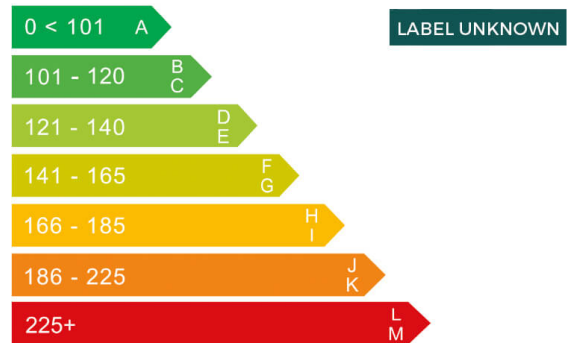

report date: 2024-07-15

General information

Make	BMW
Model	320D M SPORT + EDITION MH 320D M SPORT PLUS EDITION
Colour	-
Year of manufacture	-
Top speed	149 mph
Gearbox	8 speed automatic

Engine & fuel consumption

Power	188 BHP
Max. torque	400 Nm at 1.750 rpm
Cylinders	4
Fuel type	Electric / Diesel
Consumption combined	56.5 mpg

Internet history

Entry 1

Date	2022-07-06
Pictures	10
Listing price	View report

source: [autoonline.co.uk](https://www.autoonline.co.uk)