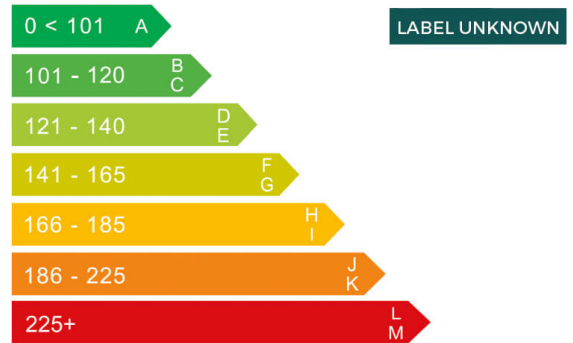

report date: 2024-09-10

General information

Make	FIAT
Model	500E LA PRIMA
Colour	Grey
Year of manufacture	2022
Top speed	93 mph
0 - 60 mph	9.0 seconds
Gearbox	1 speed automatic

Engine & fuel consumption

Power	117 BHP
Max. torque	220 Nm at 2.000 rpm
Fuel type	Electricity