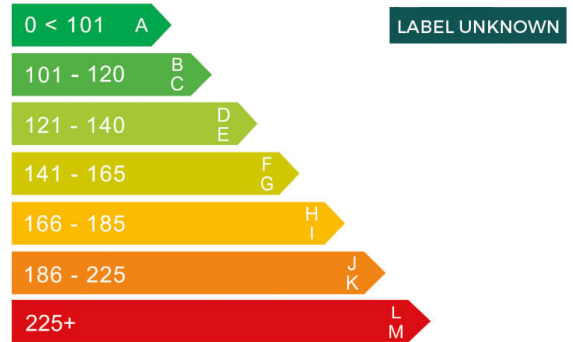

report date: 2024-09-08

General information

Make	FIAT
Model	500 DOLCEVITA MHEV DOLCEVITA
Colour	-
Year of manufacture	-
Top speed	104 mph
Gearbox	6 speed Manual

Engine & fuel consumption

Power	68 BHP
Max. torque	90 Nm at 3.250 rpm
Cylinders	3
Fuel type	Petrol
Consumption combined	56.5 mpg