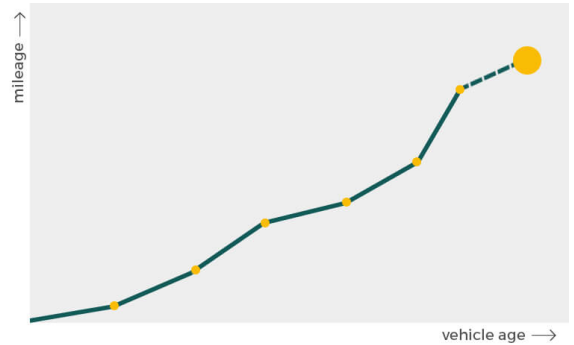

More info >

Mileage check

Odometer	In miles
Mileage registrations	17
First mileage registration	2009-03-01
Last registration	2024-07-22
Complete history	See info

Registration #1	2009-03-01	21 mi
Registration #2	2012-01-30	19,118 mi
Registration #3	2013-01-22	26,087 mi
Registration #4	2014-01-16	32,251 mi
Registration #5	2015-01-22	39,175 mi
Registration #6	2016-01-25	45,495 mi
Registration #7	2017-01-24	50,205 mi
Registration #8	2018-01-23	56,213 mi
Registration #9	2019-01-21	61,239 mi
Registration #10	2020-01-21	66,265 mi
Registration #11	2021-01-21	71,291 mi
Registration #12	2022-01-21	76,317 mi
Registration #13	2023-01-21	81,343 mi
Registration #14	2024-01-21	86,369 mi
Registration #15	2024-07-22	91,395 mi
Registration #16	2024-07-22	91,395 mi
Registration #17	2024-07-22	91,395 mi