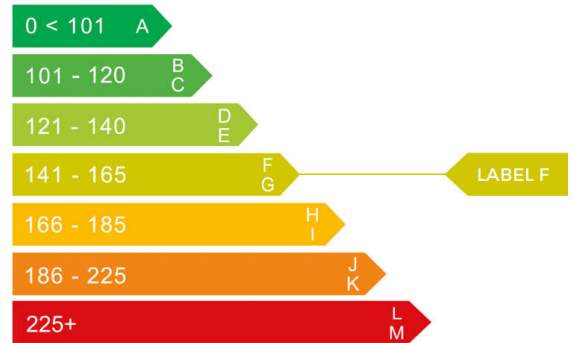

report date: 2025-02-13

General information

Make	MINI
Model	CLUBMAN COOPER 'S' COOPER S CLUBMAN
Colour	White
Year of manufacture	2009
Top speed	139 mph
0 - 60 mph	7.6 seconds
Gearbox	6 speed Manual

Engine & fuel consumption

Power	175 BHP
Max. torque	240 Nm at 5.000 rpm
Engine capacity	1.598 cc
Cylinders	4
Fuel type	Petrol
Consumption city	35.3 mpg
Consumption extra urban	53.3 mpg
Consumption combined	44.8 mpg
CO2 emission	150 g/km
CO2 label	F