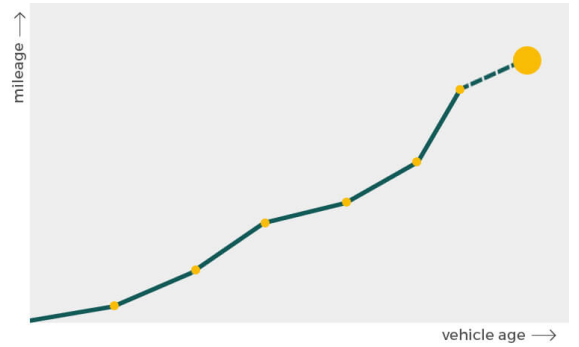

Mileage check

Mileage registrations	2
Complete history	See info

Registration #1	2019-05-20	25,277 km
Registration #2	2019-05-20	25,277 km

[More info >](#)