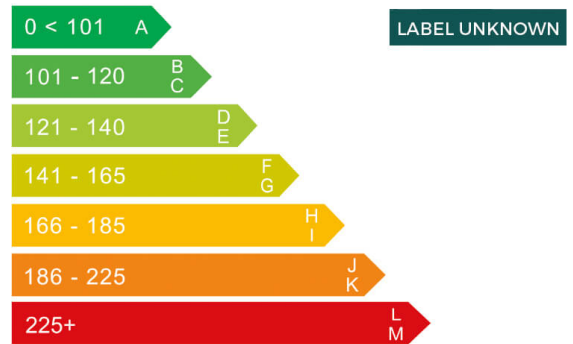

report date: 2024-09-08

General information

Make	FIAT
Model	500E ICON ICON
Colour	-
Year of manufacture	-
Top speed	93 mph
Gearbox	1 speed automatic

Engine & fuel consumption

Power	117 BHP
Max. torque	220 Nm at 2.000 rpm
Fuel type	Electric
Consumption combined	1.0 mpg

Dimensions & weight

Width	1900 mm
Height	1527 mm
Length	3632 mm

Additional information

Number of axles	2
Engine number	UNKNOWN