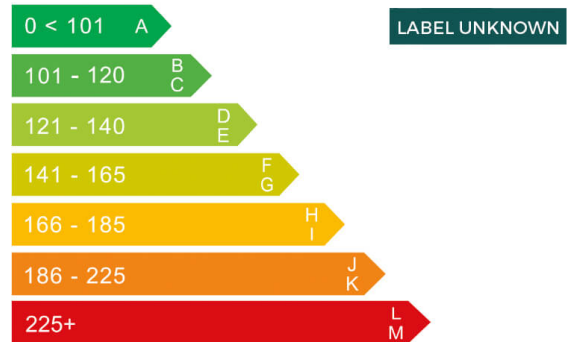

report date: 2024-12-04

General information

Make	IVECO
Model	STRALIS AS440S46T/P LNG S-A AS440S46T/P LNG
Colour	Grey
Year of manufacture	2022
Gearbox	-SEMI AUTO

Engine & fuel consumption

Power	453 BHP
Max. torque	2000 Nm at 1.100 rpm
Engine capacity	12.900 cc
Cylinders	6
Fuel type	Gas