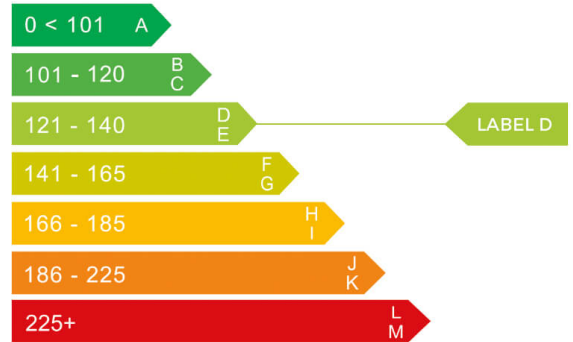

HYUNDAI

 **GY24UUD**

report date: 2024-10-13

General information

Make	HYUNDAI
Model	I20 ULTIMATE T-GDI AUTO
Colour	Black
Year of manufacture	2024
Top speed	115 mph
Gearbox	7 speed automatic

Engine & fuel consumption

Power	99 BHP
Max. torque	171 Nm at 4.000 rpm
Engine capacity	998 cc
Cylinders	3
Fuel type	Petrol
Consumption combined	54.3 mpg
CO2 emission	127 g/km
CO2 label	D

Internet history

Entry 1

Date	2024-08-13
Pictures	1
Listing price	View report

Additional information

Fuel tank capacity	40 l
Number of doors	5
Number of axles	2