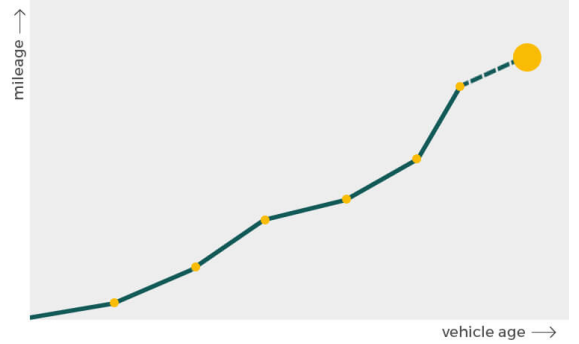

Mileage check

Mileage registrations 1

Registration #1 2019-05-20 2024-09-18

[More info >](#)

Car features

The MINI factory car options list is only available in the premium report.

S0225	Air conditioning
S0295	
S0482	
S0501	
S0566	
S0567	
S0569	

View the complete MINI factory list for this vehicle [here](#).

More info >

Dimensions & weight

Width	1913 mm
Height	1426 mm
Length	3961 mm
Kerb weight	1185 kg
Max. allowed weight	1685 kg

Additional information

Fuel tank capacity	40 l
Fuel delivery	Direct Injection
Number of doors	5
Number of seats	2
Engine number	93218901