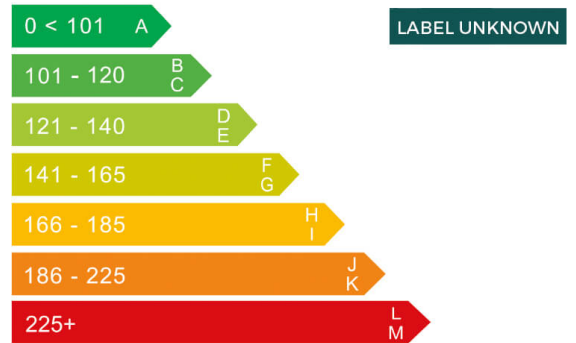

report date: 2024-09-18

General information

Make	MINI
Model	CLUBVAN COOPER D COOPER D
Colour	-
Year of manufacture	-
Top speed	122 mph
0 - 60 mph	10.2 seconds
Gearbox	6 speed Manual

Engine & fuel consumption

Power	112 BHP
Max. torque	270 Nm at 2.250 rpm
Cylinders	4
Fuel type	Diesel
Consumption city	64.2 mpg
Consumption extra urban	78.5 mpg
Consumption combined	72.4 mpg

Internet history

Entry 1

Date	2021-06-30
Pictures	9
Listing price	View report