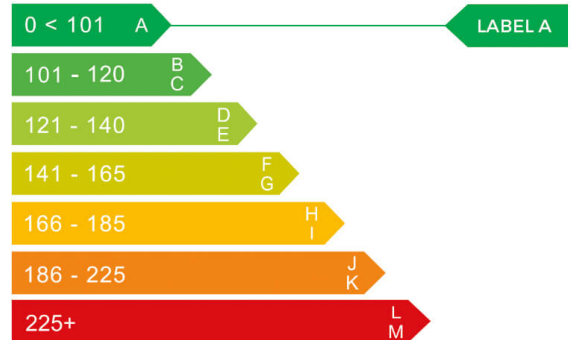

report date: 2024-07-15

General information

Make	BMW
Model	X5 XDRIVE45E XLINE AUTO XDRIVE45E M SPORT
Colour	White
Year of manufacture	2020
Top speed	146 mph
0 - 60 mph	5.6 seconds
Gearbox	8 speed automatic

Engine & fuel consumption

Power	282 BHP
Max. torque	450 Nm at 3.500 rpm
Engine capacity	2.998 cc
Cylinders	6
Fuel type	Hybrid / Electric
Consumption combined	188.3 mpg
CO2 emission	39 g/km
CO2 label	A

Internet history

More info >

Dimensions & weight

Width	2218 mm
Height	1745 mm
Length	4922 mm
Wheel base	2975 mm
Kerb weight	2435 kg
Max. allowed weight	3150 kg

Additional information

Fuel tank capacity	69 l
Fuel delivery	Direct Injection
Number of doors	5
Number of seats	5
Number of axles	2
Engine number	18595882