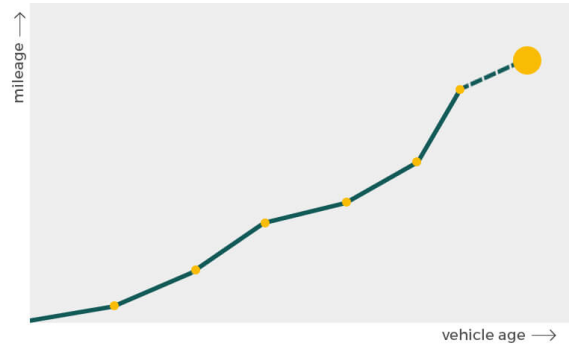

Mileage check

Mileage registrations 1

Registration #1 2020-05-20 25,377

More info >