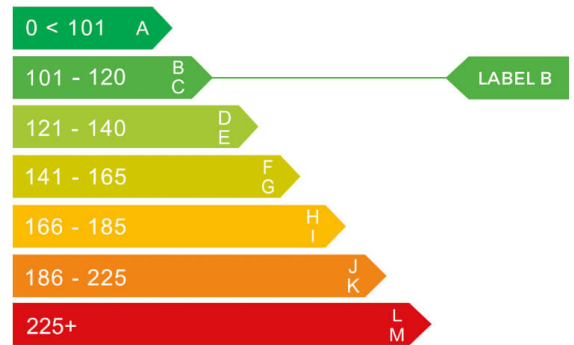

report date: 2024-09-08

General information

Make	FIAT
Model	500 RED MHEV
Colour	Red
Year of manufacture	2022
Top speed	104 mph
0 - 100 km/h	13.8 seconds
Gearbox	6 speed Manual

Engine & fuel consumption

Power	51.5 kW / 70 HP / 68 BHP
Max. torque	90 Nm at 3.250 rpm
Engine capacity	999 cc
Cylinders	3
Fuel type	Petrol
Consumption combined	61.4 mpg
CO2 emission	106 g/km
CO2 label	B

Additional information

Fuel tank capacity	35 l
Number of doors	3
Number of seats	4
Number of axles	2
Engine number	0598643