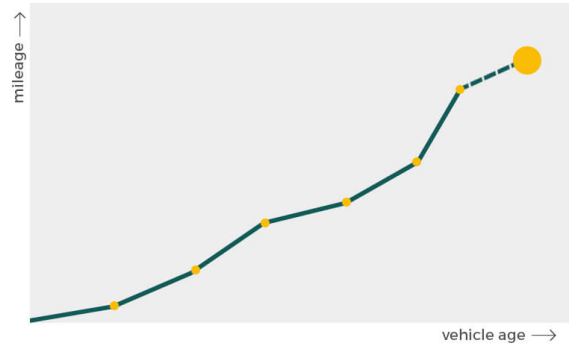

More info >

Mileage check

Mileage registrations	1
First mileage registration	2022-06-01

Registration #1	2022-06-01	13 mi
------------------------	------------	-------

[More info >](#)

Car features

The FIAT factory car options list is only available in the premium report.