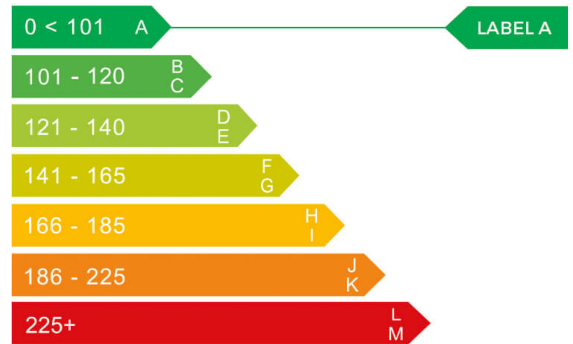

report date: 2024-07-15

General information

Make	BMW
Model	X5 XDRIVE45E XLINE AUTO XDRIVE45E XLINE
Colour	Grey
Year of manufacture	2021
Top speed	146 mph
Gearbox	8 speed automatic

Engine & fuel consumption

Power	389 BHP
Max. torque	600 Nm at 3.170 rpm
Engine capacity	2.998 cc
Cylinders	6
Fuel type	Hybrid / Electric
Consumption combined	188.3 mpg
CO2 emission	27 g/km
CO2 label	A

Internet history

Entry 1

Date	2024-04-10
Pictures	3
Listing price	View report

More info >

Dimensions & weight

Width	2004 mm
Height	1745 mm
Length	4922 mm
Max. allowed weight	3150 kg

Additional information

Number of seats	5
Number of axles	2
Engine number	25626285