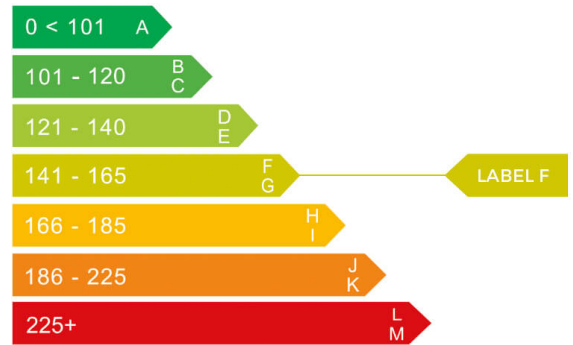

report date: 2024-09-08

General information

Make	NISSAN
Model	QASHQAI TEKNA + DIG-T MHEV CVT
Colour	Blue
Year of manufacture	2022
Gearbox	-

Engine & fuel consumption

Engine capacity	1.332 cc
Fuel type	Hybrid / Electric
CO2 emission	144 g/km
CO2 label	F