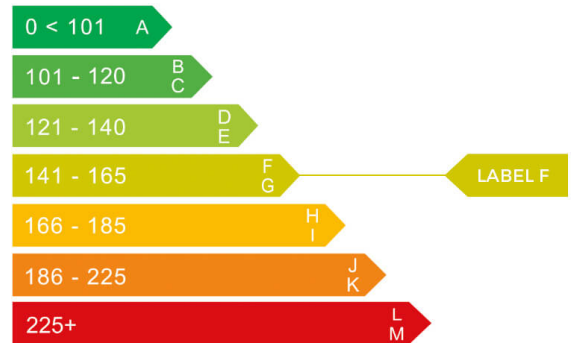

report date: 2025-01-24

General information

Make	NISSAN
Model	QASHQAI TEKNA + DIG-T MHEV CVT DIG-T TEKNA PLUS DCT
Colour	White
Year of manufacture	2021
Top speed	124 mph
Gearbox	7 speed CVT

Engine & fuel consumption

Power	156 BHP
Max. torque	270 Nm at 4.000 rpm
Engine capacity	1.332 cc
Cylinders	4
Fuel type	Hybrid / Electric
Consumption combined	43.5 mpg
CO2 emission	144 g/km
CO2 label	F

Internet history

Entry 2

Date	2023-07-28
Pictures	10
Listing price	View report