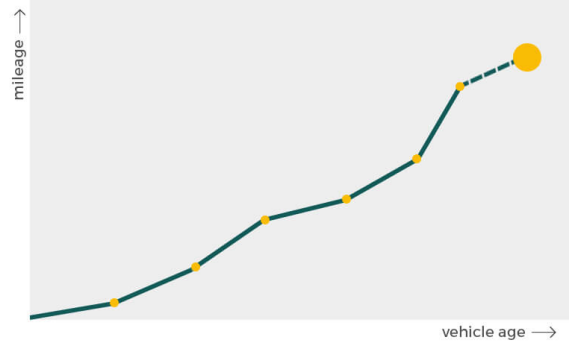

Mileage check

Mileage registrations	2
First mileage registration	2022-05-01
Complete history	See info

Registration #1	2022-05-01	11 mi
Registration #2	2023-05-01	25,377 mi

[More info >](#)