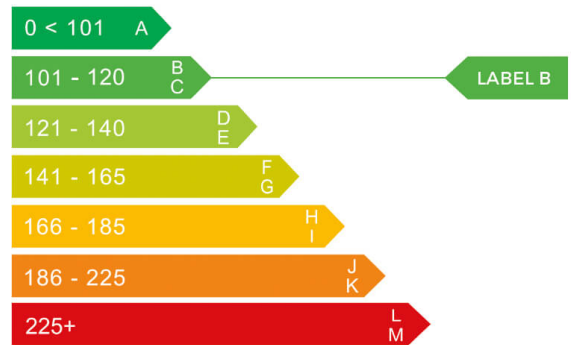

report date: 2024-09-08

General information

Make	FIAT
Model	500 RED MHEV DOLCEVITA PLUS
Colour	Black
Year of manufacture	2022
Top speed	104 mph
0 - 100 km/h	13.8 seconds
Gearbox	6 speed Manual

Engine & fuel consumption

Power	51.5 kW / 70 HP / 68 BHP
Max. torque	90 Nm at 3.250 rpm
Engine capacity	999 cc
Cylinders	3
Fuel type	Petrol
Consumption combined	56.5 mpg
CO2 emission	106 g/km
CO2 label	B

Internet history

Entry 1

View the complete FIAT factory list for this vehicle [here](#).

More info >

Dimensions & weight

Width	1627 mm
Height	1488 mm
Length	3571 mm
Wheel base	2 mm
Kerb weight	964 kg

Additional information

Number of axles	2
Engine number	UNKNOWN