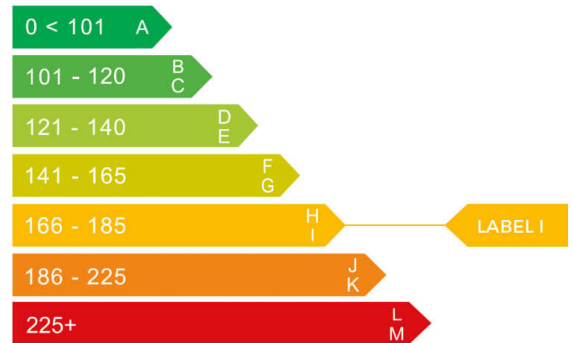

report date: 2024-05-25

General information

Make	MINI
Model	COUNTRYMAN COOPER S ALL4A COOPER S ALL4
Colour	Black
Year of manufacture	2011
Top speed	127 mph
Gearbox	6 speed automatic

Engine & fuel consumption

Power	184 BHP
Max. torque	240 Nm at 1.600 rpm
Engine capacity	1.600 cc
Cylinders	4
Fuel type	Petrol
Consumption city	27.4 mpg
Consumption extra urban	45.6 mpg
Consumption combined	36.7 mpg
CO2 emission	180 g/km
CO2 label	I