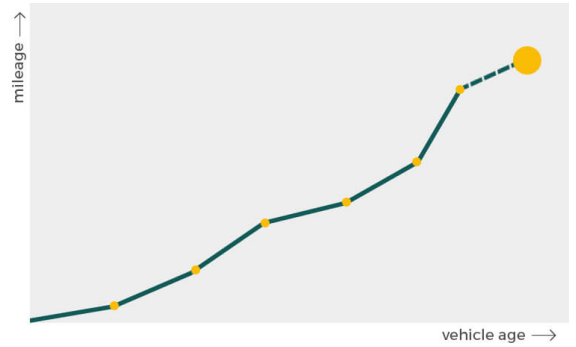

Mileage check

Mileage registrations 1

Registration #1 2022-05-20 2024-09-10

[More info >](#)