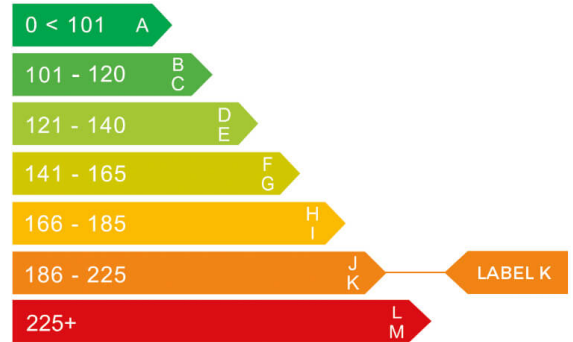

report date: 2025-01-24

General information

Make	BMW
Model	M2 AUTO
Colour	Black
Year of manufacture	2024
Top speed	177 mph
Gearbox	6 speed automatic

Engine & fuel consumption

Power	503 BHP
Max. torque	650 Nm at 5.500 rpm
Engine capacity	2.993 cc
Cylinders	6
Fuel type	Petrol
Consumption combined	28.8 mpg
CO2 emission	219 g/km
CO2 label	K