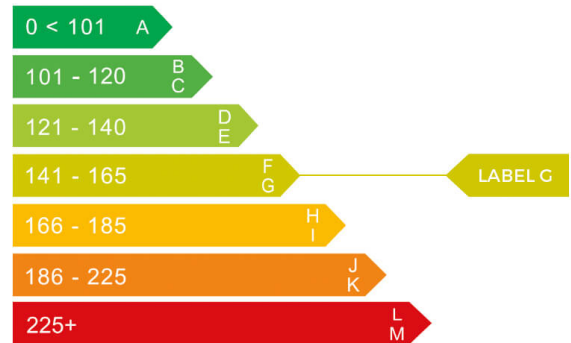

Mercedes-Benz

report date: 2024-09-08

General information

Make	MERCEDES-BENZ
Model	GLB 200 AMG LINE PREMIUM AUTO GLB 200 AMG LINE EXECUTIVE
Colour	White
Year of manufacture	2023
Top speed	129 mph
Gearbox	7 speed automatic

Engine & fuel consumption

Power	161 BHP
Max. torque	250 Nm at 4.000 rpm
Engine capacity	1.332 cc
Cylinders	4
Fuel type	Petrol
Consumption combined	39.2 mpg
CO2 emission	163 g/km
CO2 label	G

Internet history

More info >

Dimensions & weight

Width	1834 mm
Height	1692 mm
Length	4634 mm

Additional information

Number of axles	2
-----------------	---