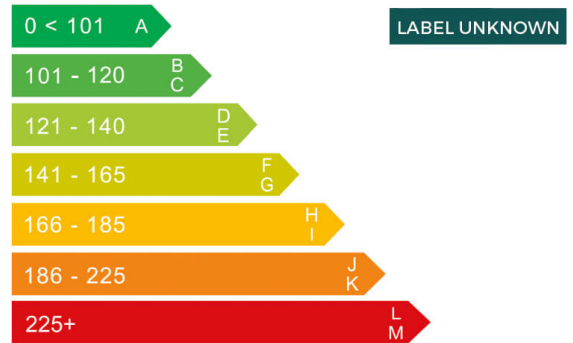

report date: 2024-07-15

General information

Make	BMW
Model	X5 XDRIVE45E XLINE AUTO XDRIVE45E XLINE
Colour	-
Year of manufacture	-
Top speed	146 mph
0 - 60 mph	3.5 seconds
Gearbox	8 speed automatic

Engine & fuel consumption

Power	389 BHP
Max. torque	600 Nm at 3.170 rpm
Cylinders	6
Fuel type	Hybrid / Electric / (clean)
Consumption combined	188.3 mpg