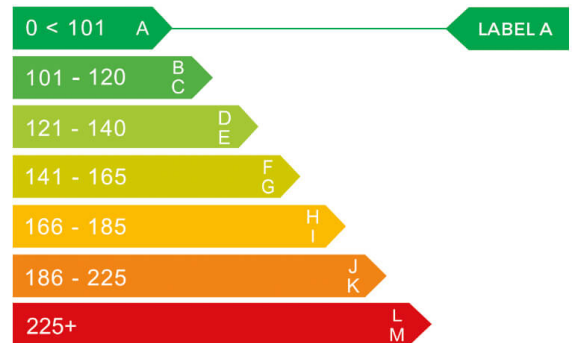

HONDA

report date: 2024-11-08

General information

Make	HONDA
Model	CIVIC S I-DTEC I-DTEC SR
Colour	Blue
Year of manufacture	2019
Top speed	125 mph
0 - 60 mph	10.2 seconds
Gearbox	6 speed Manual

Engine & fuel consumption

Power	118 BHP
Max. torque	300 Nm at 2.000 rpm
Engine capacity	1.597 cc
Cylinders	4
Fuel type	Diesel
Consumption city	78.5 mpg
Consumption extra urban	83.1 mpg
Consumption combined	80.7 mpg
CO2 emission	90 g/km
CO2 label	A