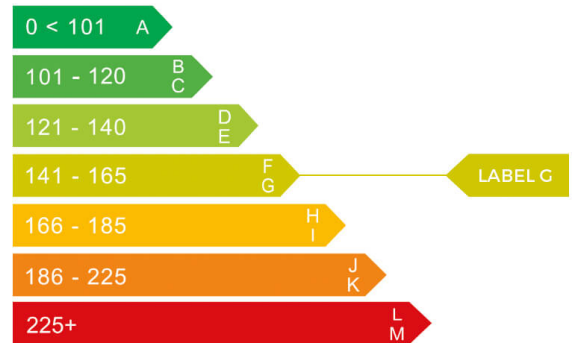

Mercedes-Benz

report date: 2024-09-10

General information

Make	MERCEDES-BENZ
Model	GLB 200 AMG LINE PREMIUM AUTO GLB 200 AMG LINE EXECUTIVE
Colour	White
Year of manufacture	2023
Top speed	129 mph
Gearbox	7 speed automatic

Engine & fuel consumption

Power	161 BHP
Max. torque	250 Nm at 4.000 rpm
Engine capacity	1.332 cc
Cylinders	4
Fuel type	Petrol
Consumption combined	39.2 mpg
CO2 emission	163 g/km
CO2 label	G

Internet history