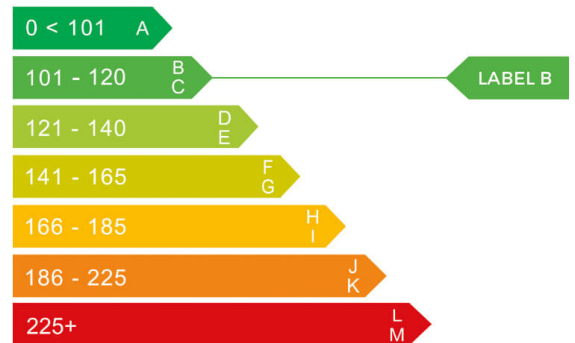

report date: 2024-09-08

General information

Make	FIAT
Model	500 RED MHEV DOLCEVITA PLUS
Colour	Grey
Year of manufacture	2022
Top speed	104 mph
0 - 100 km/h	13.8 seconds
Gearbox	6 speed Manual

Engine & fuel consumption

Power	51.5 kW / 70 HP / 68 BHP
Max. torque	90 Nm at 3.250 rpm
Engine capacity	999 cc
Cylinders	3
Fuel type	Petrol
Consumption combined	56.5 mpg
CO2 emission	106 g/km
CO2 label	B

Internet history

**Entry 1**

More info >

Dimensions & weight

Width	1627 mm
Height	1488 mm
Length	3571 mm
Wheel base	2 mm
Kerb weight	964 kg

Additional information

Number of axles	2
Engine number	UNKNOWN