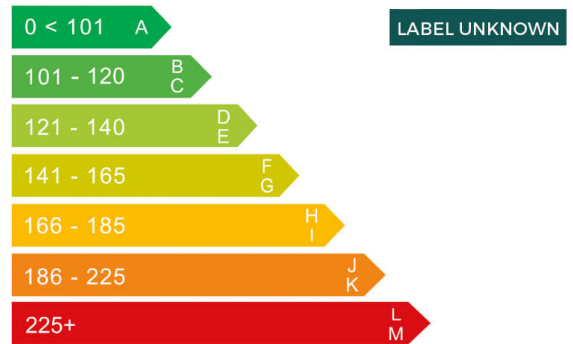

report date: 2024-09-08

General information

Make	FIAT
Model	500 RED MHEV RED
Colour	-
Year of manufacture	-
Top speed	104 mph
Gearbox	6 speed Manual

Engine & fuel consumption

Power	68 BHP
Max. torque	90 Nm at 3.250 rpm
Cylinders	3
Fuel type	Petrol
Consumption combined	61.4 mpg