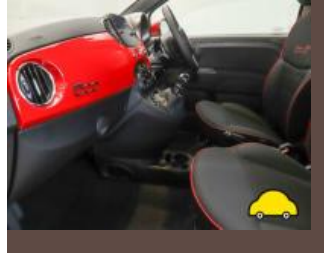

Internet history

Entry 1

Date	2023-10-08
Pictures	20
Listing price	View report

source: cargurus.co.uk