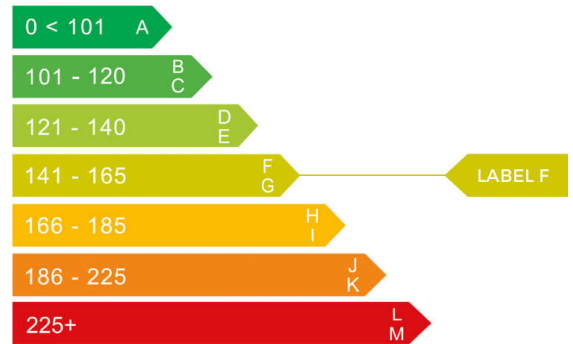

report date: 2025-01-24

General information

Make	NISSAN
Model	QASHQAI TEKNA + DIG-T MHEV CVT
Colour	Black
Year of manufacture	2024
Top speed	124 mph
Gearbox	7 speed CVT

Engine & fuel consumption

Power	156 BHP
Max. torque	270 Nm at 4.000 rpm
Engine capacity	1.332 cc
Cylinders	4
Fuel type	Hybrid / Electric
Consumption combined	44.1 mpg
CO2 emission	144 g/km
CO2 label	F