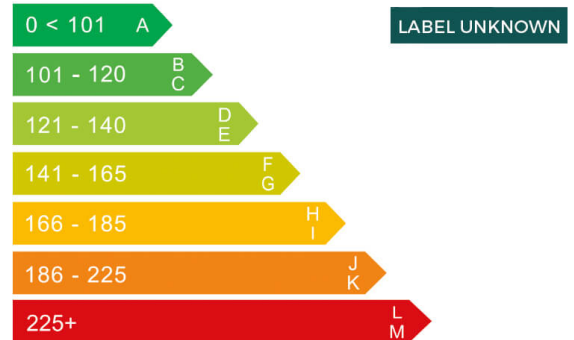

report date: 2024-09-08

General information

Make	FIAT
Model	500E LA PRIMA LA PRIMA
Colour	Green
Year of manufacture	2021
Top speed	93 mph
Gearbox	1 speed automatic

Engine & fuel consumption

Power	117 BHP
Max. torque	220 Nm at 2.000 rpm
Fuel type	Electricity
Consumption combined	1.0 mpg