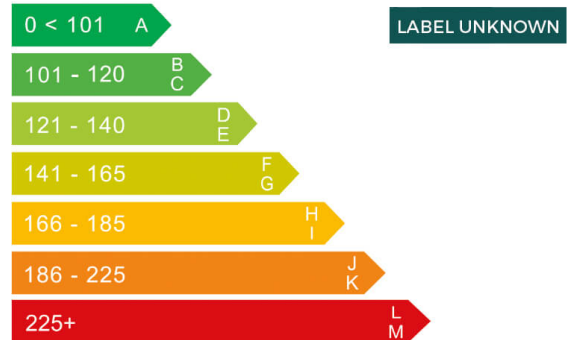

report date: 2024-09-10

General information

Make	FIAT
Model	500E LA PRIMA
Colour	Grey
Year of manufacture	2021
Top speed	93 mph
Gearbox	1 speed automatic

Engine & fuel consumption

Power	117 BHP
Max. torque	220 Nm at 2.000 rpm
Fuel type	Electricity