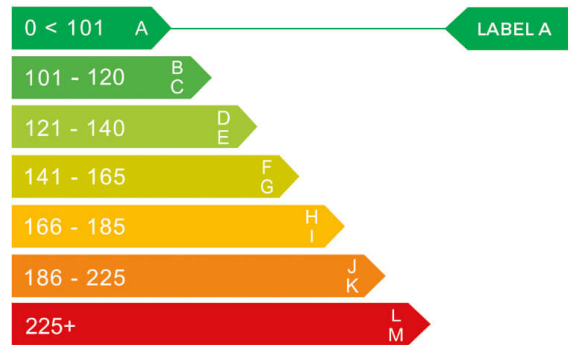

RENAULT

report date: 2025-01-14

General information

Make	RENAULT
Model	CAPTUR S EDITION E-TECH PHEV A
Colour	Orange
Year of manufacture	2021
Top speed	107 mph
0 - 100 km/h	10.1 seconds
Gearbox	6 speed automatic

Engine & fuel consumption

Power	68 kW / 93 HP / 160 BHP
Max. torque	349 Nm at 3.200 rpm
Engine capacity	1.598 cc
Cylinders	4
Fuel type	Hybrid / Electric
Consumption combined	166.2 mpg
CO2 emission	35 g/km
CO2 label	A

More info >

Dimensions & weight

Width	2003 mm
Height	1585 mm
Length	4227 mm
Wheel base	2639 mm
Kerb weight	1564 kg
Max. allowed weight	2060 kg

Additional information

Fuel tank capacity	39 l
Number of doors	5
Number of seats	5
Number of axles	2
Engine number	R015642