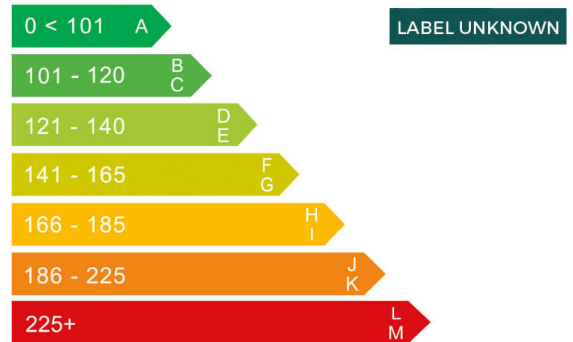

report date: 2024-08-02

General information

Make	IVECO
Model	STRALIS AS440S46T/P LNG S-A AS440S46T/P LNG
Colour	Grey
Year of manufacture	2022
Gearbox	-SEMI AUTO

Engine & fuel consumption

Power	453 BHP
Max. torque	2000 Nm at 1.100 rpm
Engine capacity	12.900 cc
Cylinders	6
Fuel type	Gas