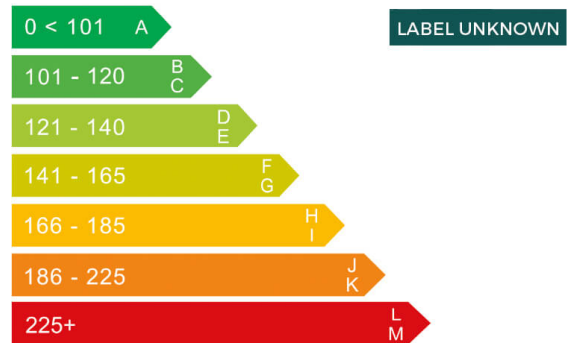

report date: 2025-02-13

General information

Make	MINI
Model	JOHN COOPER WORKS AUTO JOHN COOPER WORKS
Colour	-
Year of manufacture	-
Top speed	153 mph
Gearbox	6 speed automatic

Engine & fuel consumption

Power	228 BHP
Max. torque	320 Nm at 4.800 rpm
Cylinders	4
Fuel type	Petrol
Consumption combined	42.8 mpg