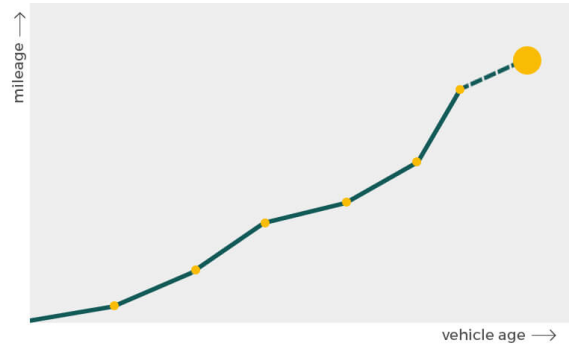

Mileage check

Mileage registrations 1

Registration #1 2024-09-21 2024-09-21

[More info >](#)

Car features

The FIAT factory car options list is only available in the premium report.

S0225	Air conditioning
S0295	
S0482	
S0501	
S0566	
S0567	
S0569	

View the complete FIAT factory list for this vehicle [here](#).

More info >

Dimensions & weight

Width	1900 mm
Height	1527 mm
Length	3632 mm
Max. allowed weight	1690 kg

Additional information

Number of seats	4
Number of axles	2
Engine number	UNKNOWN