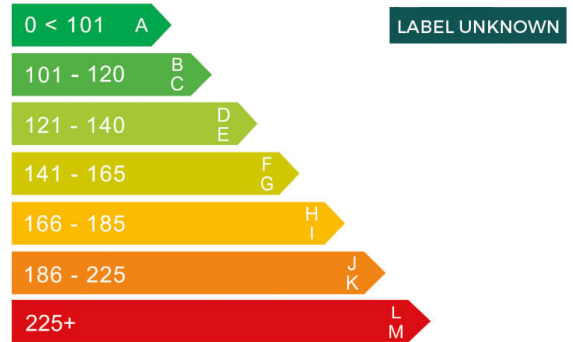

report date: 2024-11-08

General information

Make	VOLKSWAGEN
Model	ID3 PRO STYLE
Colour	White
Year of manufacture	2023
Top speed	99 mph
Gearbox	1 speed automatic

Engine & fuel consumption

Power	201 BHP
Max. torque	310 Nm at 3.000 rpm
Fuel type	Electricity