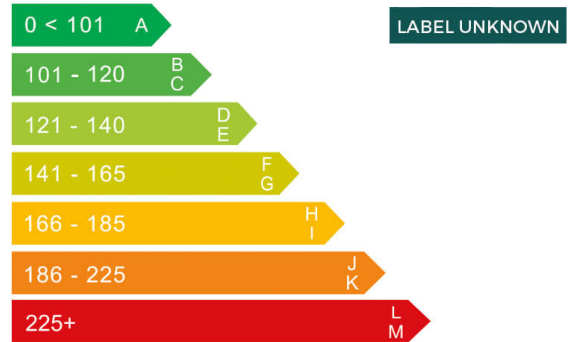

Power	301 BHP
Max. torque	605 Nm
Fuel type	Electric
Consumption combined	1.0 mpg

Internet history

Entry 1

Date	2024-07-30
Pictures	12
Listing price	View report

source: cargurus.co.uk

Damage history

Check the damage history for this HYUNDAI. See if, where and when this HYUNDAI had damage and the car repair costs. We also check if this HYUNDAI was scrapped. Download the premium report [here](#) for the results.