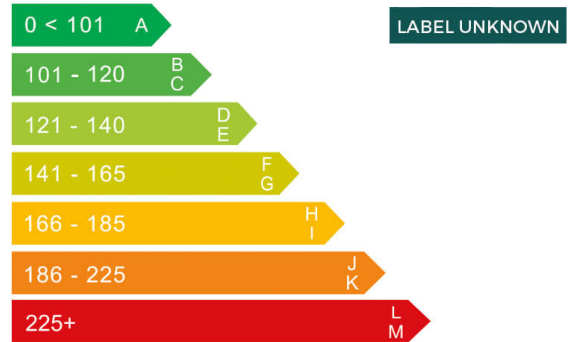

Mercedes-Benz

report date: 2024-09-08

General information

Make	MERCEDES-BENZ
Model	GLB 200 AMG LINE AUTO GLB 200 AMG LINE
Colour	-
Year of manufacture	-
Top speed	129 mph
Gearbox	7 speed automatic

Engine & fuel consumption

Power	161 BHP
Max. torque	250 Nm at 4.000 rpm
Cylinders	4
Fuel type	Petrol
Consumption combined	37.7 mpg