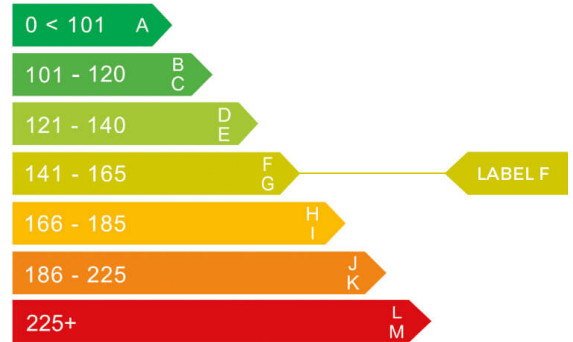

report date: 2024-09-08

General information

Make	NISSAN
Model	QASHQAI TEKNA + DIG-T MHEV CVT
Colour	Black
Year of manufacture	2024
Top speed	124 mph
Gearbox	7 speed CVT

Engine & fuel consumption

Power	156 BHP
Max. torque	270 Nm at 4.000 rpm
Engine capacity	1.332 cc
Cylinders	4
Fuel type	Hybrid / Electric
Consumption combined	44.1 mpg
CO2 emission	144 g/km
CO2 label	F

View the complete NISSAN factory list for this vehicle [here](#).

More info >

Dimensions & weight

Width	1835 mm
Height	1625 mm
Length	4425 mm
Wheel base	2665 mm
Kerb weight	1430 kg

Additional information

Number of doors	5
Number of axles	2