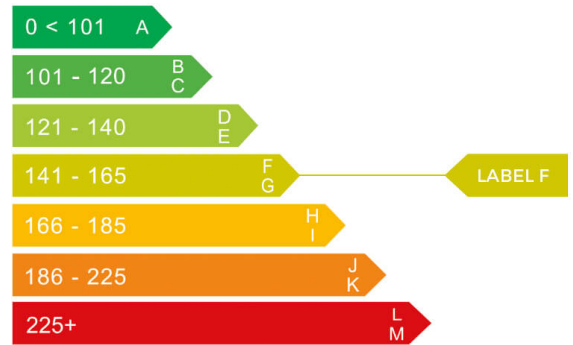

report date: 2024-09-10

General information

Make	NISSAN
Model	QASHQAI TEKNA + DIG-T MHEV CVT
Colour	White
Year of manufacture	2022
Gearbox	-

Engine & fuel consumption

Engine capacity	1.332 cc
Fuel type	Hybrid / Electric
CO2 emission	144 g/km
CO2 label	F