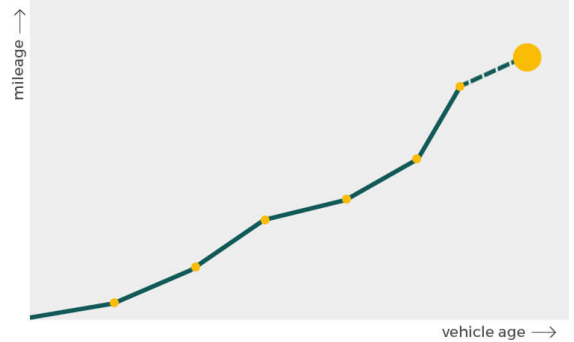

More info >

Mileage check

Odometer	In miles
Mileage registrations	12
First mileage registration	2014-09-01
Last registration	2024-06-24
Complete history	See info

Registration #1	2014-09-01	25 mi
Registration #2	2017-08-15	23.140 mi
Registration #3	2018-04-17	23.847 mi
Registration #4	2019-07-02	28.468 mi
Registration #5	2020-08-06	32.291 mi
Registration #6	2021-08-05	34.390 mi
Registration #7	2022-06-24	35.277 mi
Registration #8	2023-06-24	36.277 mi
Registration #9	2024-06-24	37.277 mi
Registration #10	2025-06-24	38.277 mi
Registration #11	2026-06-24	39.277 mi
Registration #12	2027-06-24	40.277 mi