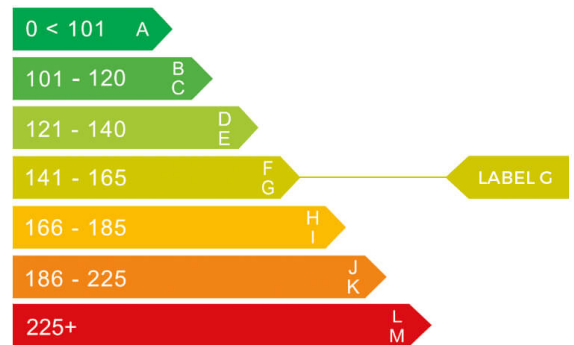

Mercedes-Benz

report date: 2024-09-08

General information

Make	MERCEDES-BENZ
Model	GLB 200 AMG LINE PREMIUM AUTO GLB 200 AMG LINE
Colour	Blue
Year of manufacture	2022
Top speed	129 mph
Gearbox	7 speed automatic

Engine & fuel consumption

Power	161 BHP
Max. torque	250 Nm at 4.000 rpm
Engine capacity	1.332 cc
Cylinders	4
Fuel type	Petrol
Consumption combined	37.7 mpg
CO2 emission	163 g/km
CO2 label	G

Internet history