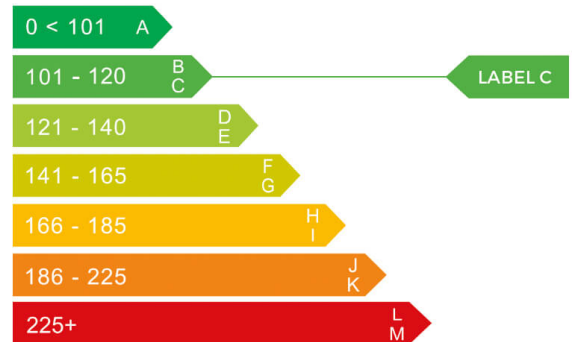

MAZDA

report date: 2024-08-02

General information

Make	MAZDA
Model	3 SE-L NAV
Colour	Silver
Year of manufacture	2017
Top speed	121 mph
Gearbox	6 speed Manual

Engine & fuel consumption

Power	118 BHP
Max. torque	210 Nm at 4.000 rpm
Engine capacity	1.998 cc
Cylinders	4
Fuel type	Petrol
Consumption city	43.5 mpg
Consumption extra urban	65.7 mpg
Consumption combined	55.4 mpg
CO2 emission	119 g/km
CO2 label	C

Additional information

Fuel tank capacity	51 l
Fuel delivery	Direct Injection
Number of doors	5
Number of seats	5
Number of axles	2
Engine number	PE 20950060