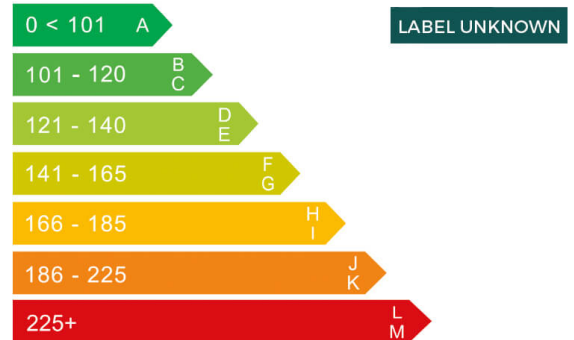

report date: 2024-09-10

General information

Make	FIAT
Model	500E LA PRIMA ICON
Colour	Green
Year of manufacture	2023
Top speed	93 mph
Gearbox	1 speed automatic

Engine & fuel consumption

Power	117 BHP
Max. torque	220 Nm at 2.000 rpm
Fuel type	Electricity
Consumption combined	1.0 mpg

Dimensions & weight

Width	1900 mm
Height	1527 mm
Length	3632 mm

Additional information

Number of axles	2
-----------------	---