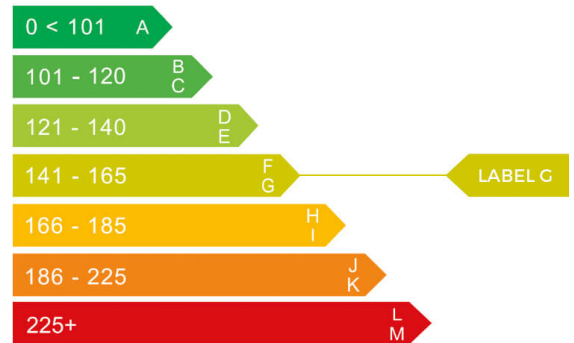

report date: 2024-10-11

General information

Make	AUDI
Model	A6 S LN BLK ED 40TDI MHEV Q SA AVANT TDI ULTRA S LINE BLACK EDITION
Colour	Grey
Year of manufacture	2022
Top speed	140 mph
Gearbox	7 speed Semi-Automatic

Engine & fuel consumption

Power	188 BHP
Max. torque	400 Nm at 1.750 rpm
Engine capacity	1.968 cc
Cylinders	4
Fuel type	Diesel
Consumption city	51.4 mpg
Consumption extra urban	65.7 mpg
Consumption combined	58.9 mpg
CO2 emission	159 g/km
CO2 label	G