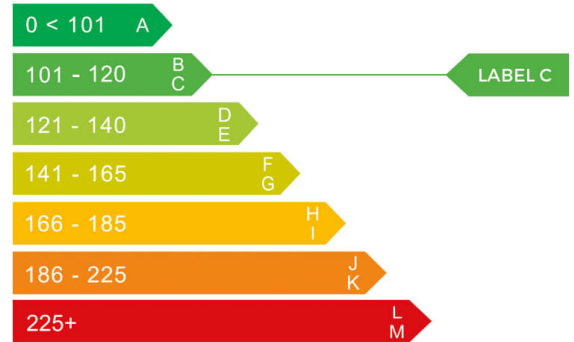

report date: 2024-11-30

General information

Make	MAZDA
Model	3 SE-L NAV
Colour	Silver
Year of manufacture	2017
Top speed	121 mph
Gearbox	6 speed Manual

Engine & fuel consumption

Power	118 BHP
Max. torque	210 Nm at 4.000 rpm
Engine capacity	1.998 cc
Cylinders	4
Fuel type	Petrol
Consumption city	43.5 mpg
Consumption extra urban	65.7 mpg
Consumption combined	55.4 mpg
CO2 emission	119 g/km
CO2 label	C

Additional information

Fuel tank capacity	51 l
Fuel delivery	Direct Injection
Number of doors	5
Number of seats	5
Number of axles	2
Engine number	PE 20950060