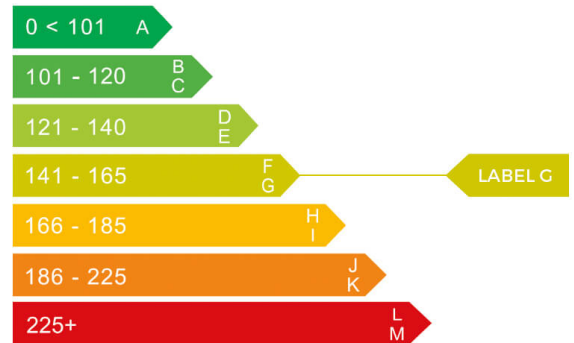

Mercedes-Benz

report date: 2024-09-10

General information

Make	MERCEDES-BENZ
Model	GLB 200 AMG LINE PREMIUM AUTO GLB 200 AMG LINE
Colour	Black
Year of manufacture	2022
Top speed	129 mph
Gearbox	7 speed automatic

Engine & fuel consumption

Power	161 BHP
Max. torque	250 Nm at 4.000 rpm
Engine capacity	1.332 cc
Cylinders	4
Fuel type	Petrol
Consumption combined	37.7 mpg
CO2 emission	163 g/km
CO2 label	G

Internet history

Dimensions & weight

Width	1834 mm
Height	1662 mm
Length	4634 mm
Max. allowed weight	2285 kg

Additional information

Number of seats	7
Number of axles	2
Engine number	28291480661750