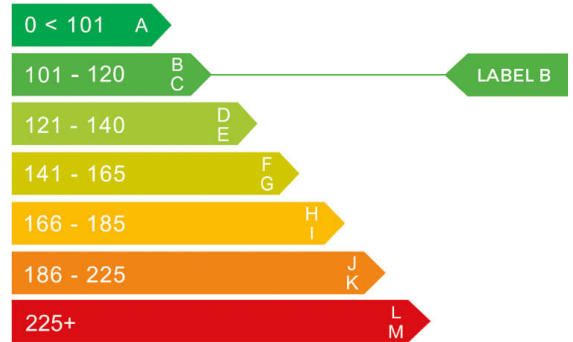

report date: 2025-01-24

General information

Make	MINI
Model	CLUBVAN COOPER D
Colour	White
Year of manufacture	2014
Top speed	122 mph
Gearbox	6 speed Manual

Engine & fuel consumption

Power	110 BHP
Max. torque	270 Nm at 1.750 rpm
Engine capacity	1.598 cc
Cylinders	4
Fuel type	Diesel
Consumption city	64.2 mpg
Consumption extra urban	78.5 mpg
Consumption combined	72.4 mpg
CO2 emission	103 g/km
CO2 label	B

More info >

Dimensions & weight

Width	1683 mm
Height	1426 mm
Length	3961 mm
Wheel base	2547 mm
Kerb weight	1185 kg
Max. allowed weight	1685 kg

Additional information

Fuel tank capacity	40 l
Fuel delivery	Direct Injection
Number of seats	2
Number of axles	2
Engine number	92878894