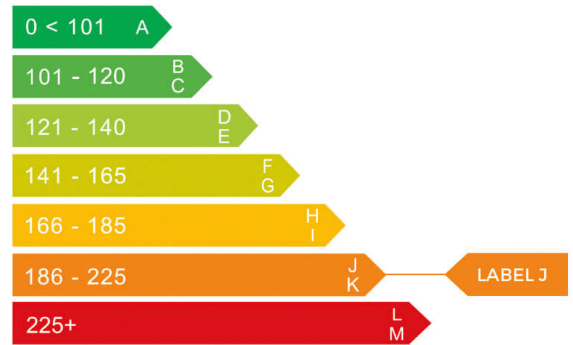

Mercedes-Benz

report date: 2024-09-18

General information

Make	MERCEDES-BENZ
Model	VITO 116CDI TOURER SELECT AUTO 116CDI TOURER SELECT L2
Colour	Black
Year of manufacture	2020
Top speed	120 mph
Gearbox	9 speed automatic

Engine & fuel consumption

Power	161 BHP
Max. torque	380 Nm at 1.250 rpm
Engine capacity	1.950 cc
Cylinders	4
Fuel type	Diesel
Consumption combined	38.2 mpg
CO2 emission	190 g/km
CO2 label	J

Internet history

Fuel tank capacity	57 l
Fuel delivery	Direct Injection
Number of doors	5
Number of seats	8

Number of axles	2
------------------------	---

Engine number	65492080671194
----------------------	----------------