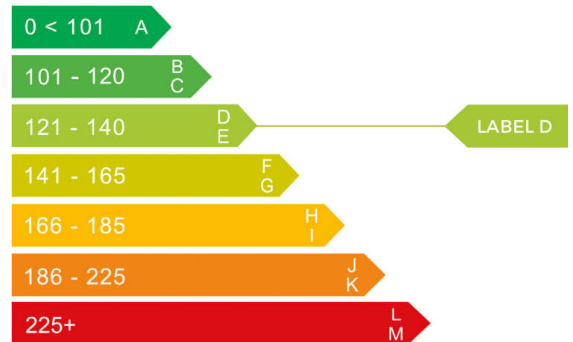

HYUNDAI

UK **ET2IHLE**

report date: 2024-09-19

General information

Make	HYUNDAI
Model	TUCSON SE CONNECT T-GDI HEV A
Colour	Black
Year of manufacture	2021
Top speed	120 mph
Gearbox	6 speed automatic

Engine & fuel consumption

Power	227 BHP
Max. torque	350 Nm at 4.500 rpm
Engine capacity	1.598 cc
Cylinders	4
Fuel type	Hybrid / Electric
Consumption combined	50.4 mpg
CO2 emission	127 g/km
CO2 label	D

Internet history

**Entry 1**

More info >

Dimensions & weight

Width	1865 mm
Height	1651 mm
Length	4500 mm
Wheel base	2680 mm
Kerb weight	1564 kg
Max. allowed weight	2175 kg

Additional information

Number of doors	5
Number of seats	5
Number of axles	2
Engine number	G4FTMZ062272