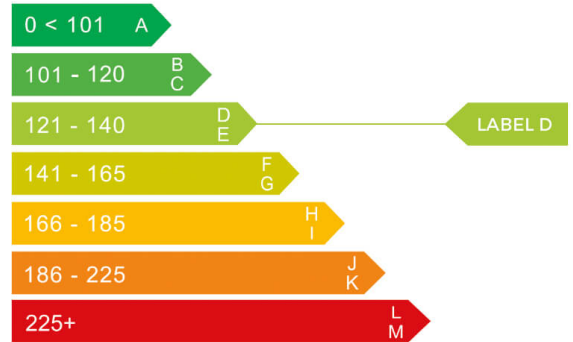

HYUNDAI

report date: 2024-10-06

General information

Make	HYUNDAI
Model	I20 PREMIUM T-GDI
Colour	Grey
Year of manufacture	2023
Top speed	117 mph
Gearbox	6 speed Manual

Engine & fuel consumption

Power	99 BHP
Max. torque	171 Nm at 4.000 rpm
Engine capacity	998 cc
Cylinders	3
Fuel type	Petrol
Consumption combined	55.4 mpg
CO2 emission	124 g/km
CO2 label	D

More info >

Dimensions & weight

Width	1775 mm
Height	1450 mm
Length	4065 mm
Wheel base	2580 mm
Kerb weight	1175 kg
Max. allowed weight	1600 kg

Additional information

Fuel tank capacity	40 l
Number of doors	5
Number of axles	2